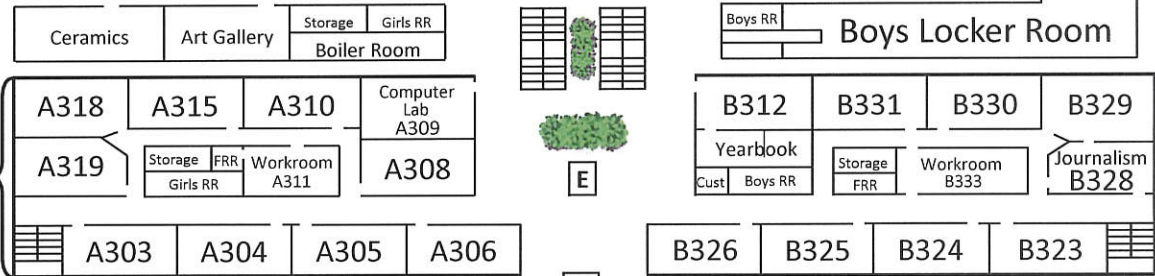

Parking

2nd Floor -

Terra Nova High School
 1450 Terra Nova
 Pacifica, CA 94044
 650-550-7600

2nd Floor -

↑ To Tennis & Basketball Courts ↓

Gate

TERRA NOVA BOULEVARD

Parking

3rd Floor

2nd Floor

1st Floor