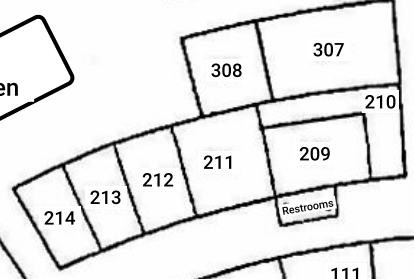

Oceana High School  
401 Paloma Ave  
Pacifica, CA 94044

Courtyard

Student Parking Lot

Staff Parking Lot

Basketball Courts

Parking Lot