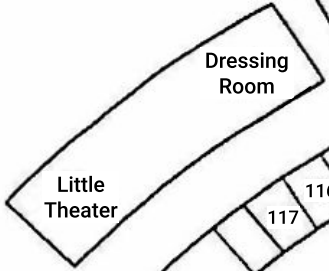

Oceana High School  
401 Paloma Ave  
Pacifica, CA 94044

Courtyard

Student Parking Lot

Staff Parking Lot

Basketball Courts

Parking Lot