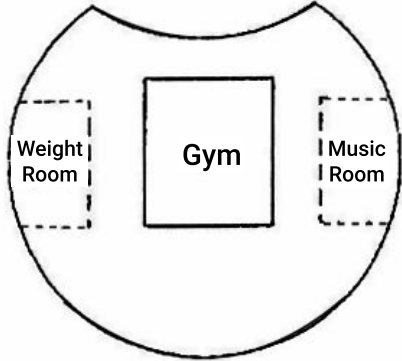

Oceana High School  
401 Paloma Ave  
Pacifica, CA 94044

Courtyard

Student Parking Lot

Staff Parking Lot

Basketball Courts

Parking Lot