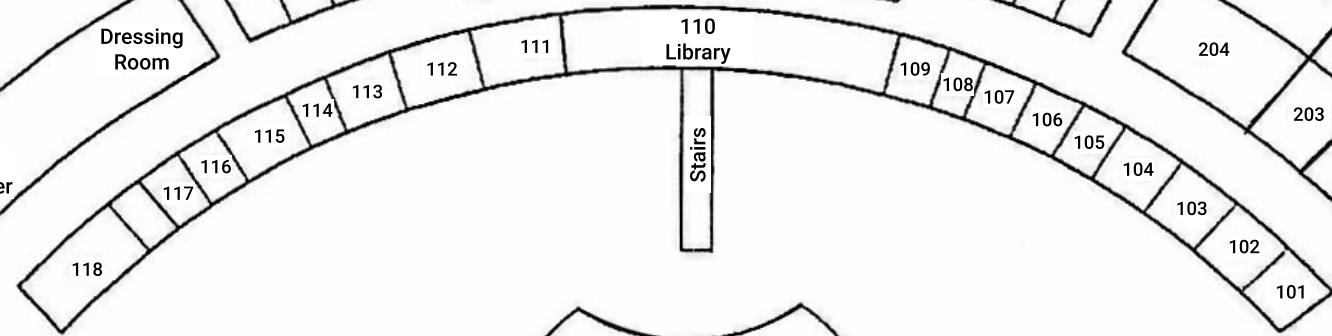

Oceana High School  
401 Paloma Ave  
Pacifica, CA 94044

Courtyard

Student Parking Lot

Staff Parking Lot

Basketball Courts

Parking Lot