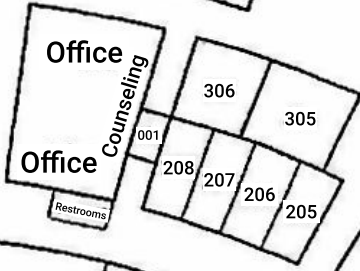

Oceana High School  
401 Paloma Ave  
Pacifica, CA 94044

Courtyard

Student Parking Lot

Staff Parking Lot

Basketball Courts

Parking Lot